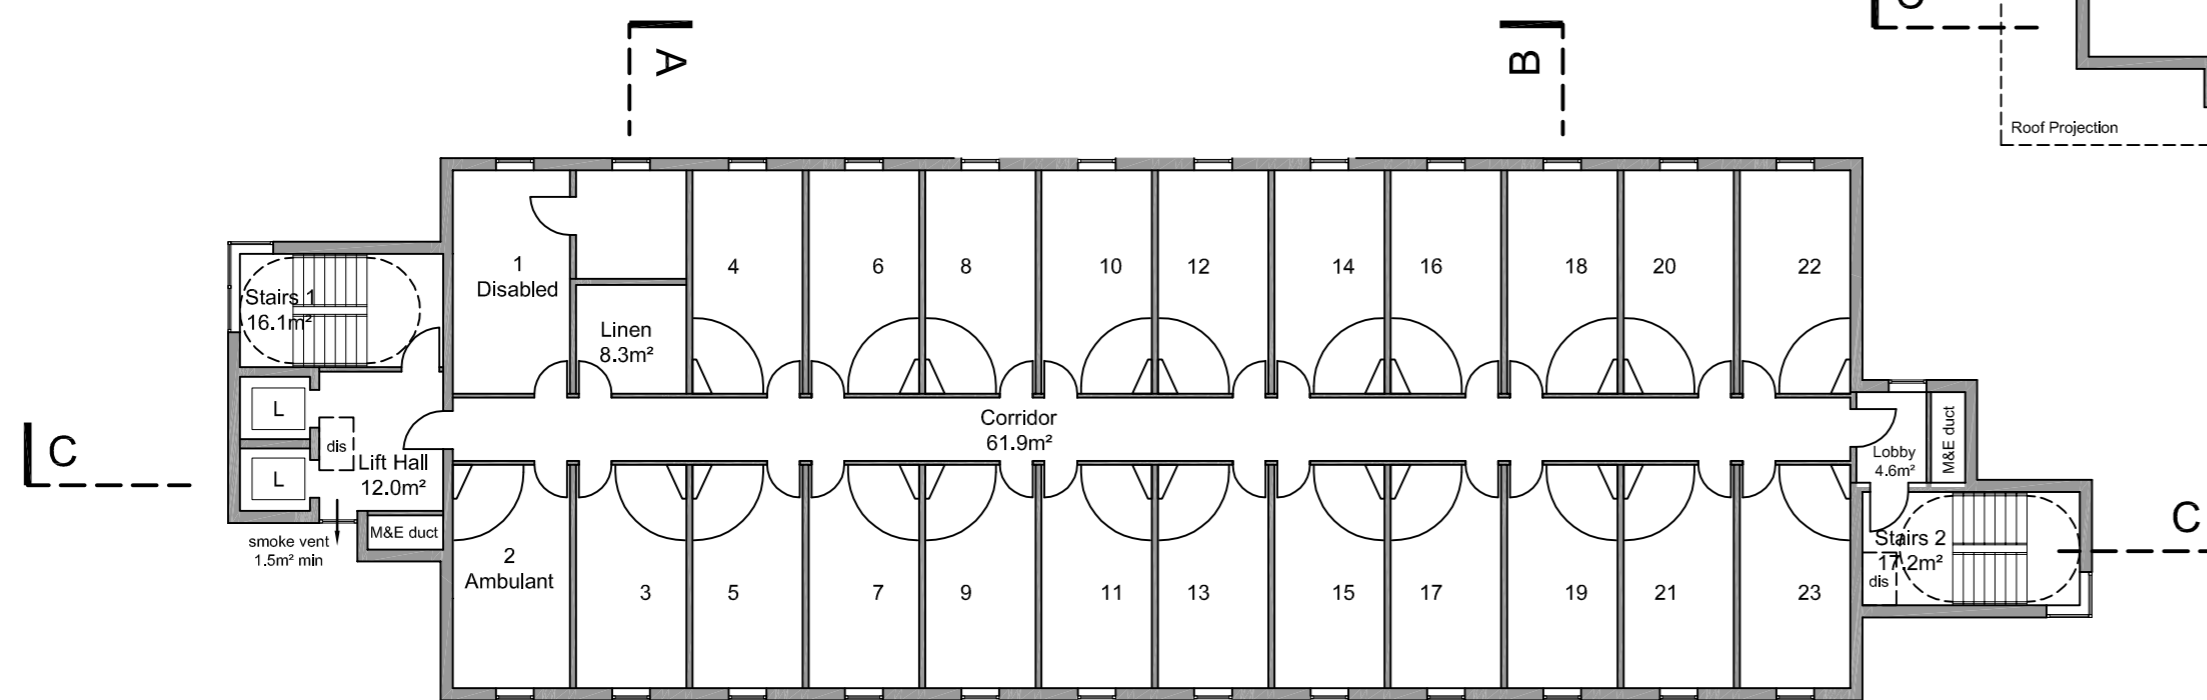

ROOF PLAN

SEVENTH FLOOR (PLANT)

SECOND TO SIXTH FLOORS

FIRST FLOOR

PDP ARCHITECTS

RYEBROOK STUDIOS WOODCOTE SIDE EPSOM
SURREY KT18 7HD 01372 744446 www.pdp.co.uk

PROJECT

THE GLASSHOUSE - BASINGSTOKE