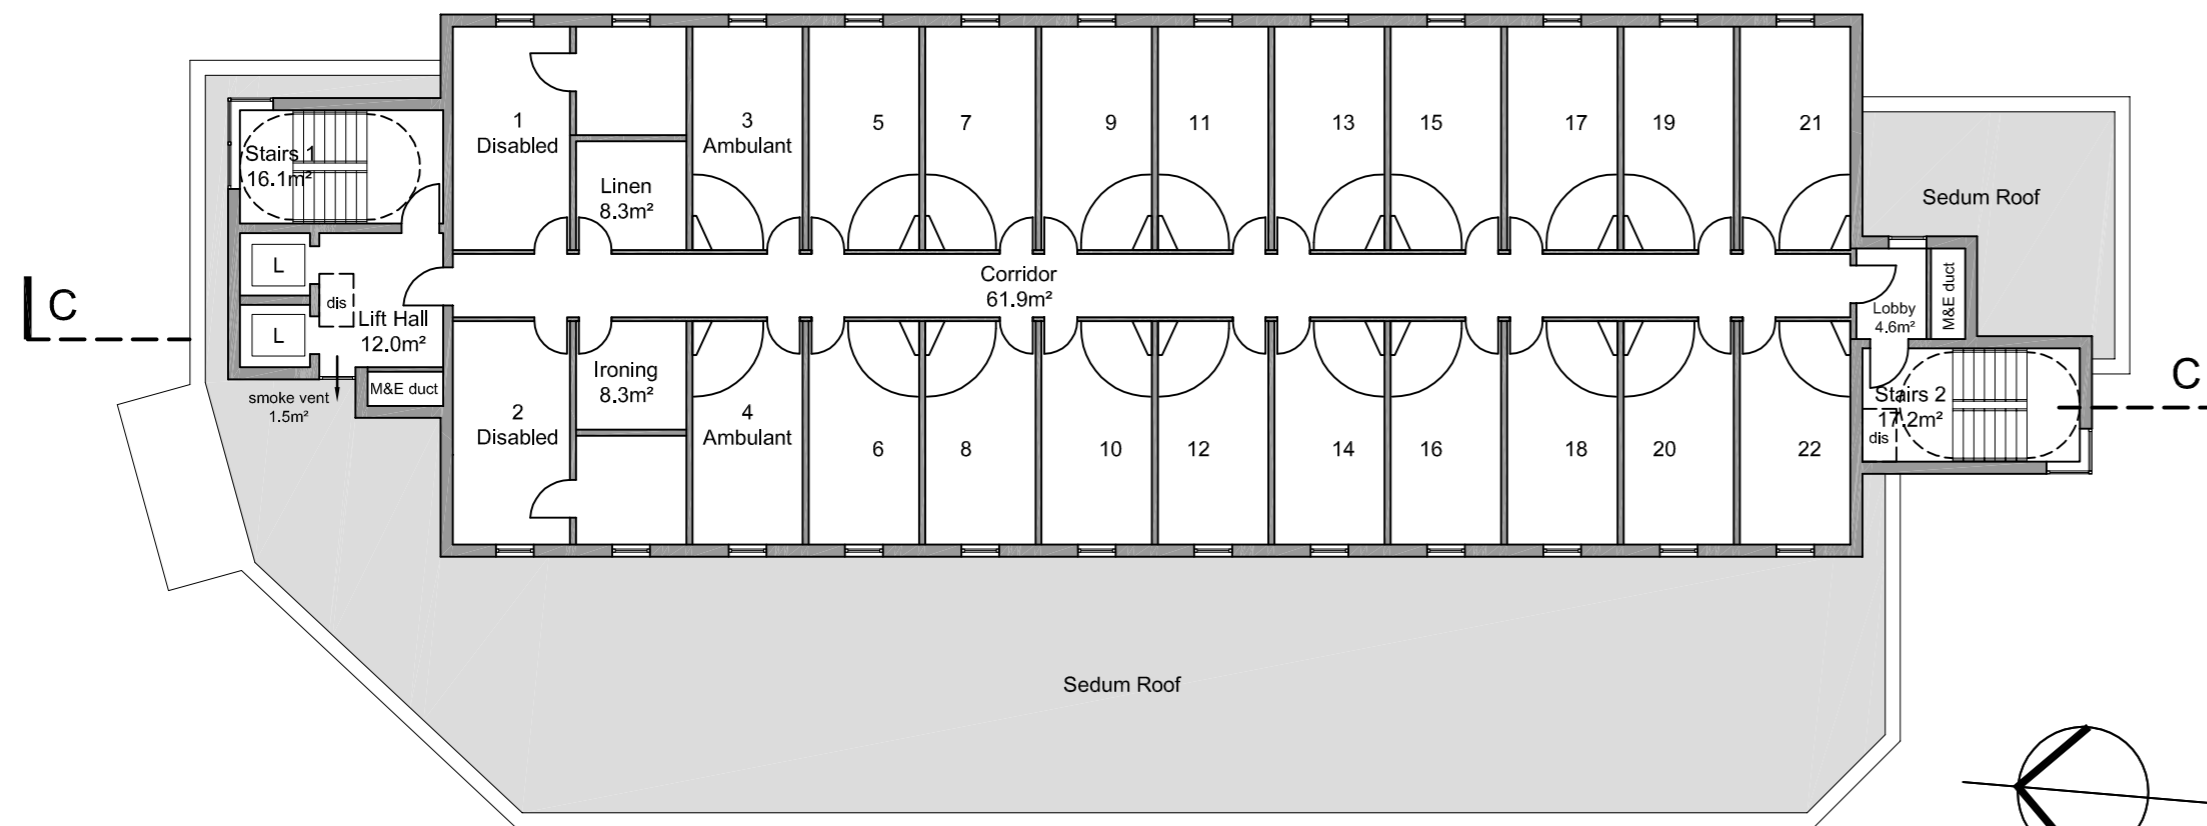

NOTES

1 COPYRIGHT The contents of this drawing may not be reproduced in whole or in part without the written permission of PDP Group Limited

REVISION

REV	DESCRIPTION	DATE	BY	CKD
A	Sedum roof area shaded in light grey	29-06-09	ES	MM

ROOF PLAN

SEVENTH FLOOR (PLANT)

SECOND TO SIXTH FLOORS

FIRST FLOOR

PDP ARCHITECTS

RYEBROOK STUDIOS WOODCOTE SIDE EPSOM
SURREY KT18 7HD 01372 744446 www.pdp.co.uk

PROJECT

THE GLASSHOUSE - BASINGSTOKE