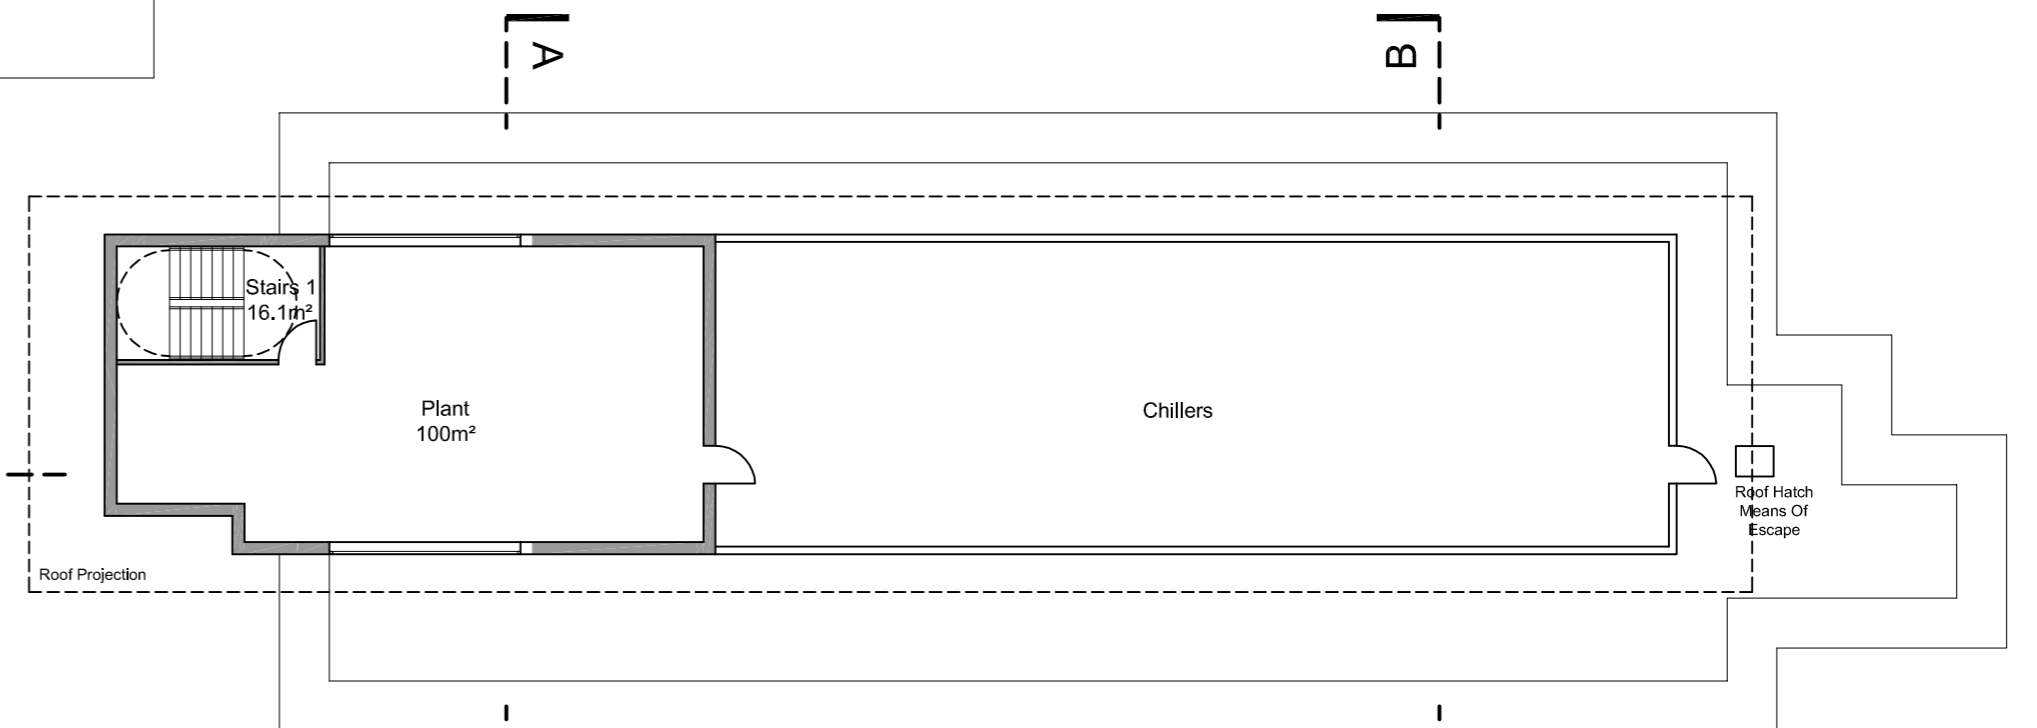

NOTES

1 COPYRIGHT The contents of this drawing may not be reproduced in whole or in part without the written permission of PDP Group Limited

REVISION

REV	DESCRIPTION	DATE	BY	CKD
A	Sedum roof area shaded in light grey	29-06-09	ES	MM

ROOF PLAN

SEVENTH FLOOR (PLANT)

SECOND TO SIXTH FLOORS

FIRST FLOOR

PDP ARCHITECTS

RYEBROOK STUDIOS WOODCOTE SIDE EPSOM
SURREY KT18 7HD 01372 744446 www.pdp.co.uk

PROJECT

THE GLASSHOUSE - BASINGSTOKE