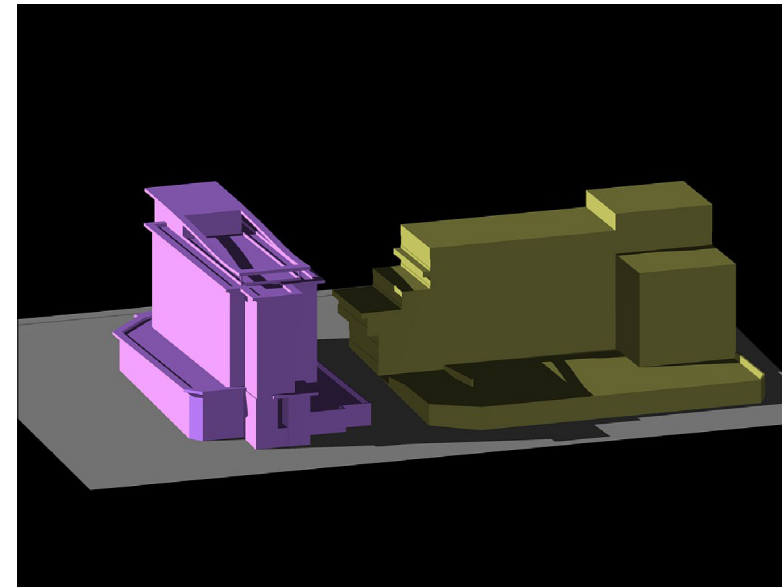

21 June, 10:00 hrs
Sunrise 03:46 hrs

21 June, 14:00 hrs

21 June, 17:00 hrs
Sunset 20:31 hrs

21 December, 10:00 hrs
Sunrise 8:17 hrs

21 December, 14:00 hrs

21 December, 15:45 hrs
Sunset 15:52 hrs

SUFFIX	DESCRIPTION	DATE
REVISION		

PDP ARCHITECTS

RYEBROOK STUDIOS WOODCOTE SIDE EPSOM
SURREY KT18 7HD 01372 744446 www.pdp.co.uk

PROJECT
THE GLASSHOUSE - BASINGSTOKE

DRAWING
SUNLIGHT AND SHADOW MODELLING

DRAWN	ES	DRG No		REVISION	
DATE	09-04-09		4435 P 422		
SCALE	N/A				