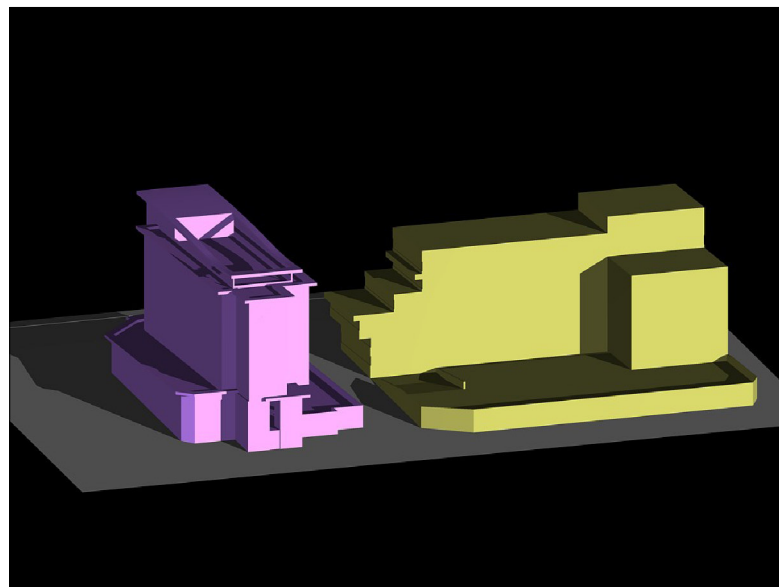

21 June, 10:00 hrs
Sunrise 03:46 hrs

21 June, 14:00 hrs

21 June, 17:00 hrs
Sunset 20:31 hrs

21 December, 10:00 hrs
Sunrise 8:17 hrs

21 December, 14:00 hrs

21 December, 15:45 hrs
Sunset 15:52 hrs

SUFFIX	DESCRIPTION	DATE
REVISION		