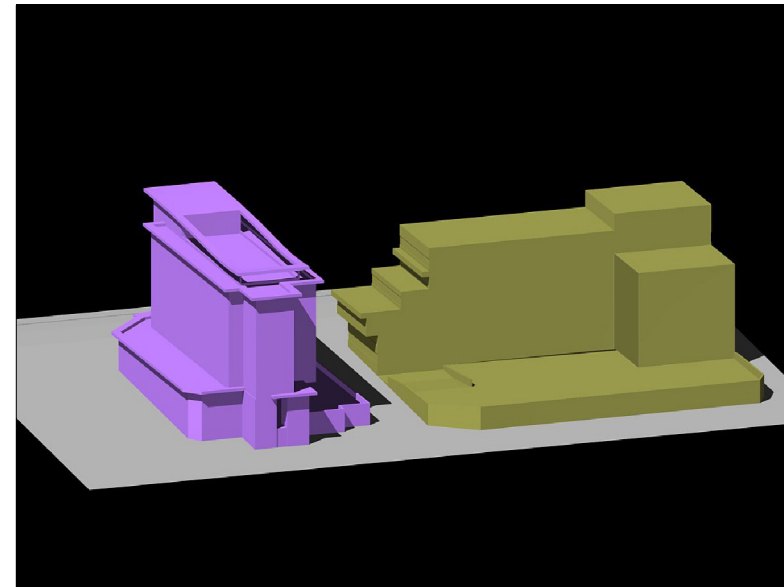

21 June, 10:00 hrs
Sunrise 03:46 hrs

21 June, 14:00 hrs

21 June, 17:00 hrs
Sunset 20:31 hrs

21 December, 10:00 hrs
Sunrise 8:17 hrs

21 December, 14:00 hrs

21 December, 15:45 hrs
Sunset 15:52 hrs

SUFFIX	DESCRIPTION	DATE
REVISION		

PDP ARCHITECTS

RYEBROOK STUDIOS WOODCOTE SIDE EPSOM
SURREY KT18 7HD 01372 744446 www.pdp.co.uk

PROJECT
THE GLASSHOUSE - BASINGSTOKE

DRAWING
SUNLIGHT AND SHADOW MODELLING

DRAWN	ES	DRG No		REVISION	
DATE	09-04-09		4435 P 422		
SCALE	N/A				