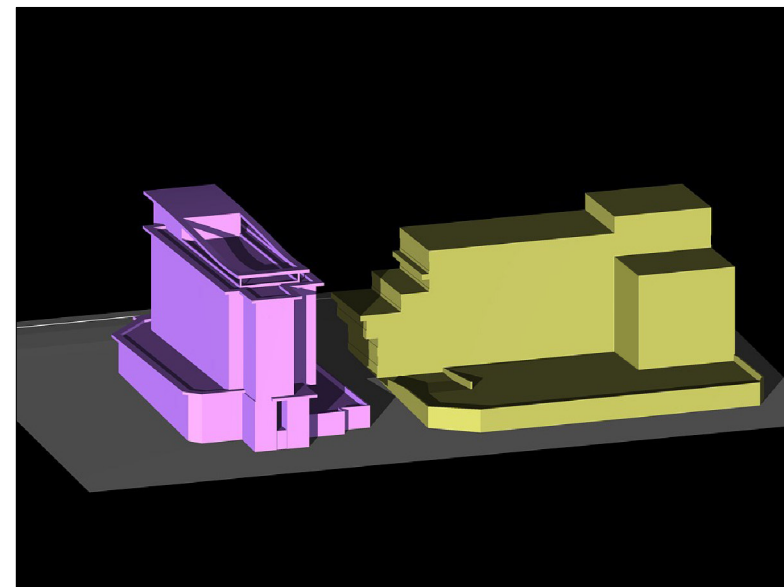

21 December, 14:00 hrs