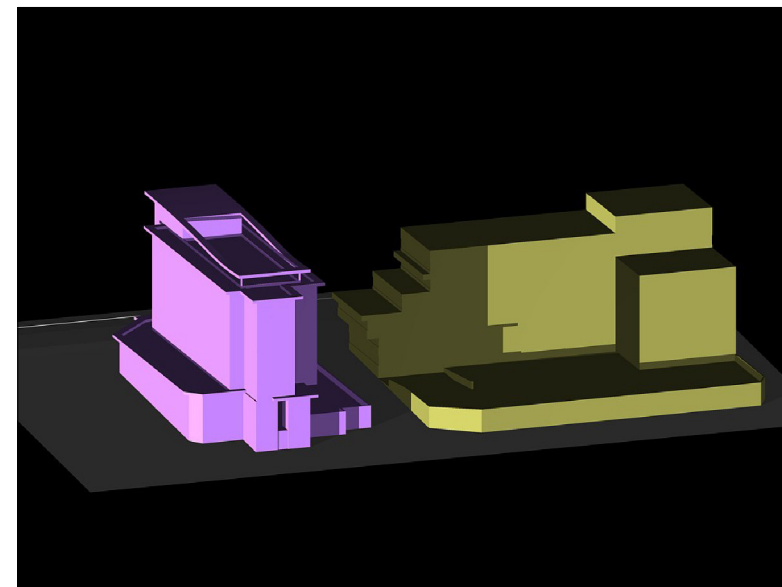

21 June, 10:00 hrs
Sunrise 03:46 hrs

21 June, 14:00 hrs

21 June, 17:00 hrs
Sunset 20:31 hrs

21 December, 10:00 hrs
Sunrise 8:17 hrs

21 December, 14:00 hrs

21 December, 15:45 hrs
Sunset 15:52 hrs

SUFFIX	DESCRIPTION	DATE
REVISION		